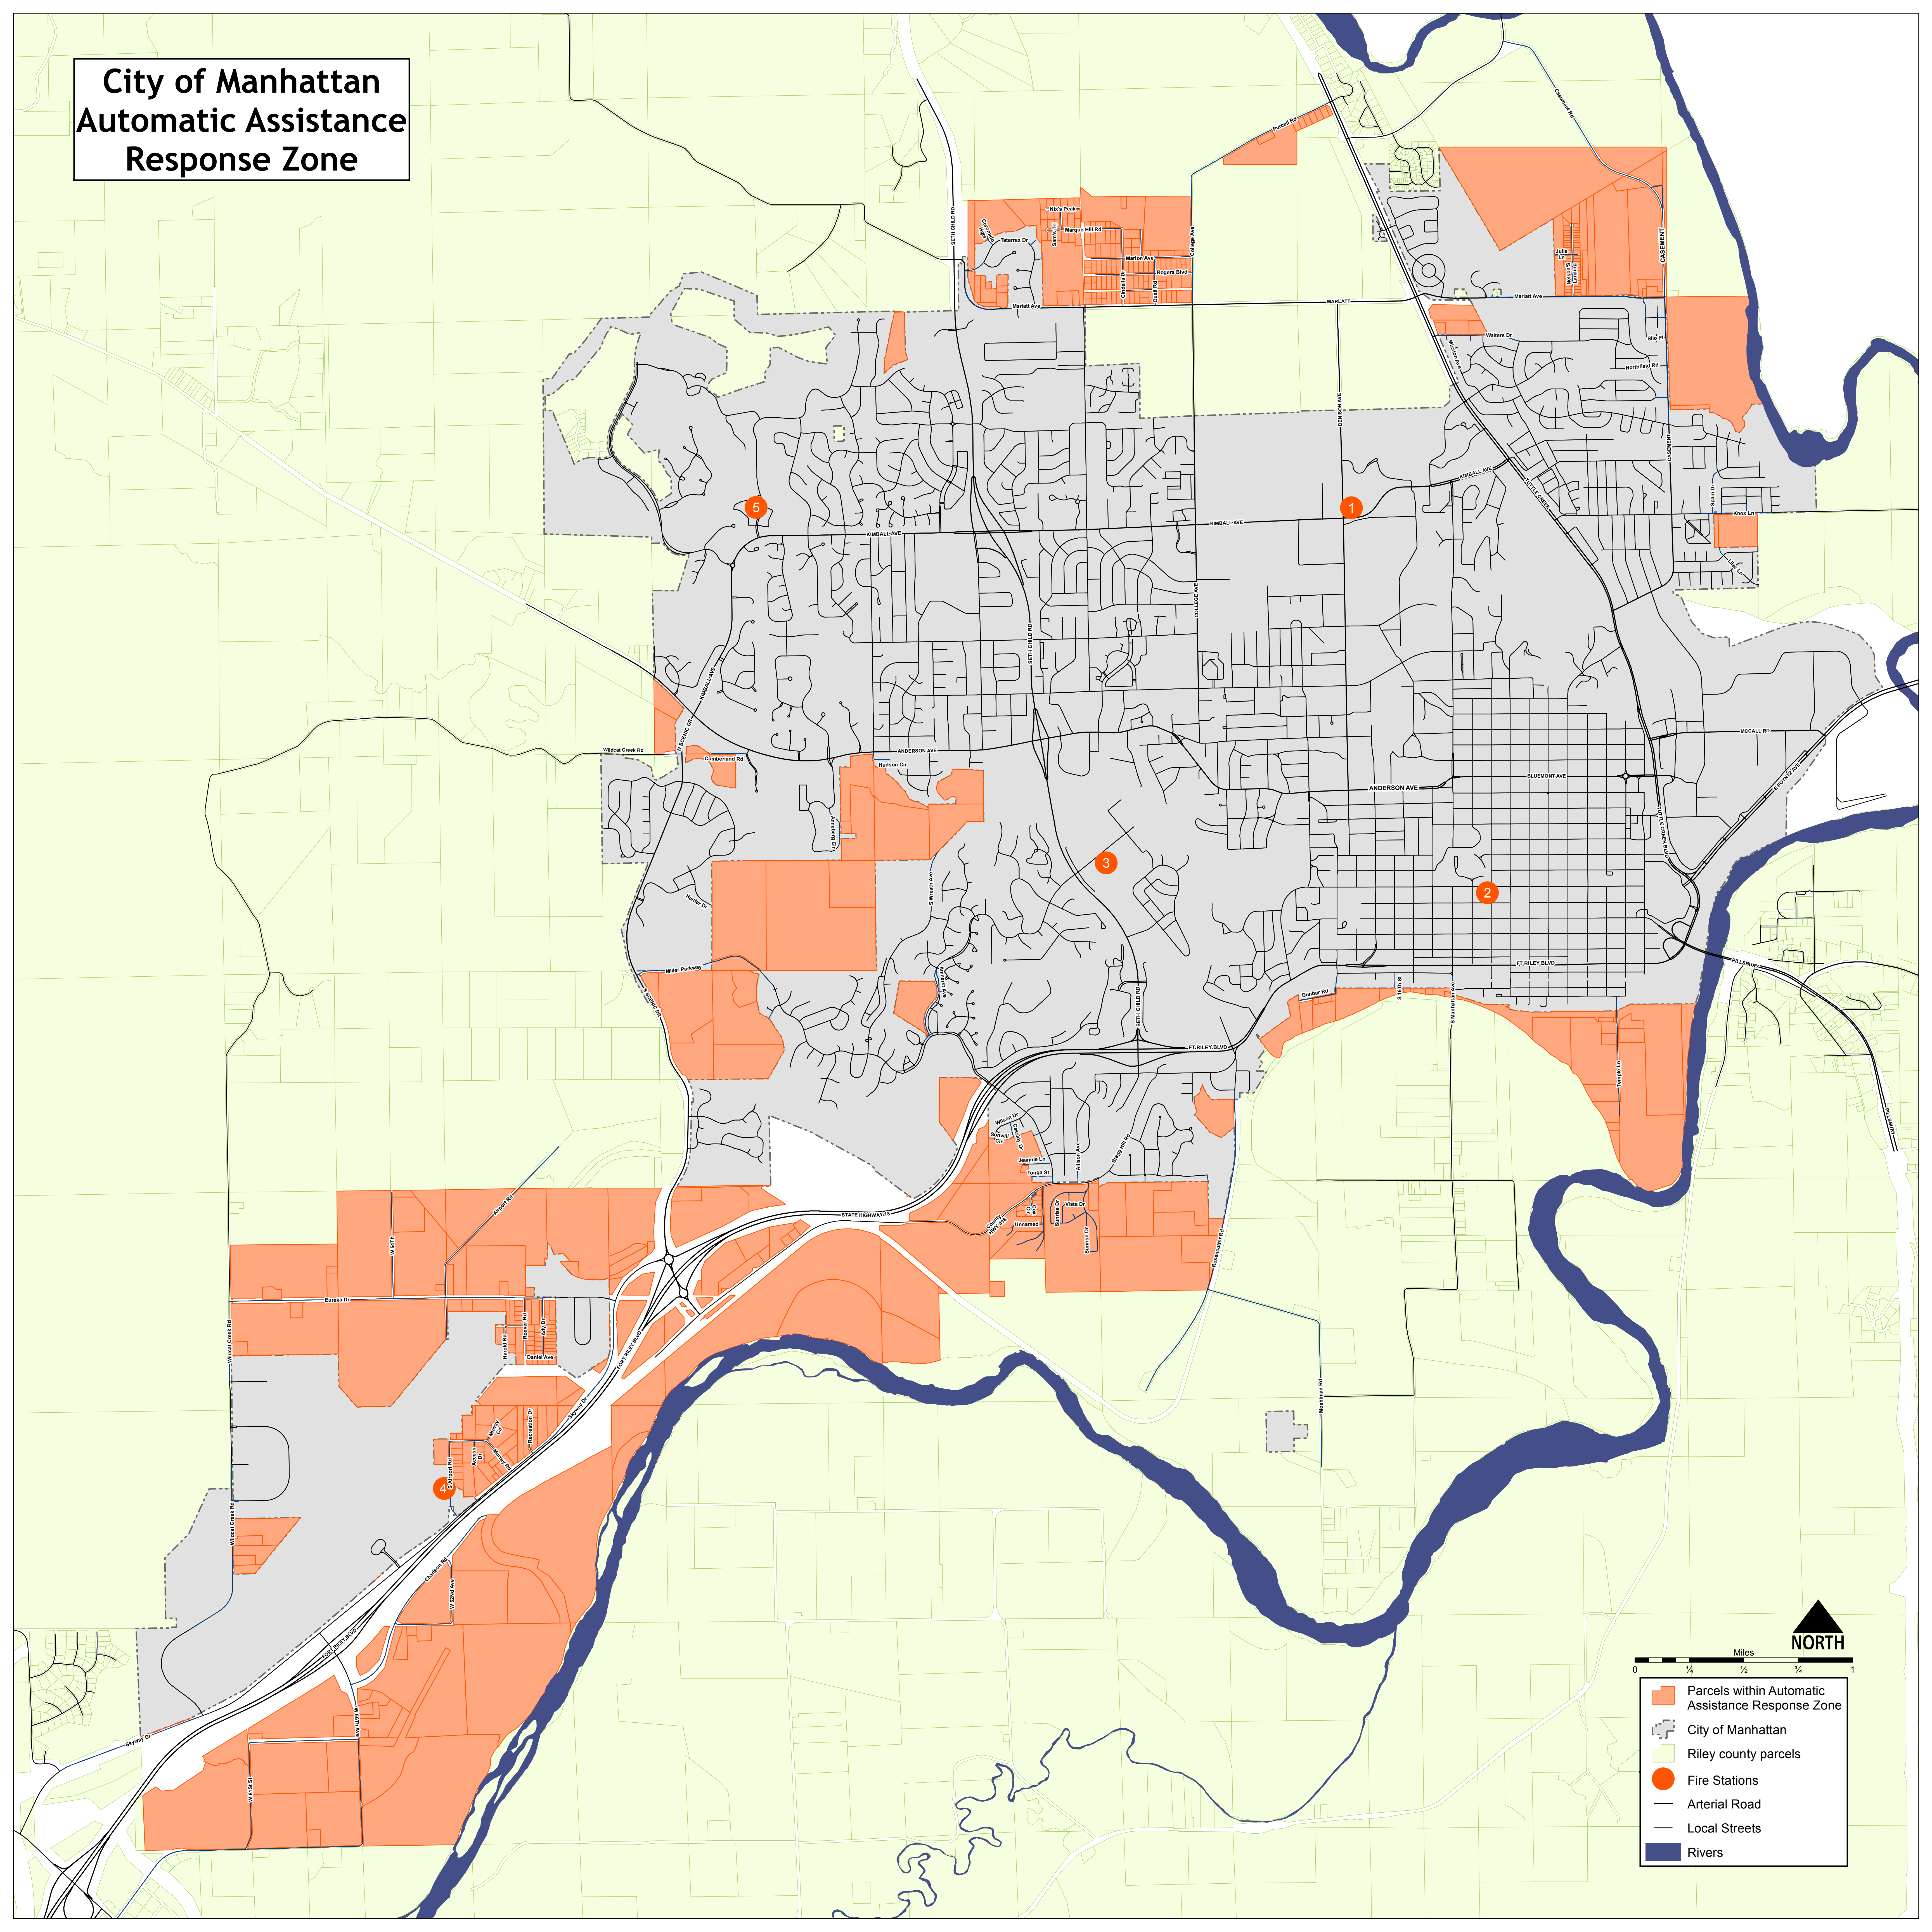

City of Manhattan Automatic Assistance Response Zone

Miles
0 1/4 1/2 3/4 1

NORTH

- Parcels within Automatic Assistance Response Zone
- City of Manhattan
- Riley county parcels
- Fire Stations
- Arterial Road
- Local Streets
- Rivers